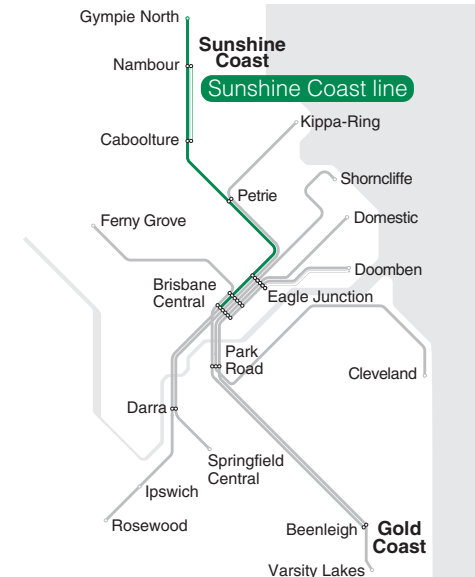

Customers using mobility devices

If you require assistance to board please position yourself near the international symbol of accessibility (white wheelchair on blue background) on the platform. Please indicate to staff that you require assistance and let them know how to assist.

Sunshine Coast line

Effective 2 March 2020

mini network map

See inside for complete network map.

Real-time info about your favourite trip.

Free MyTransLink App for iOS and Android.

City to Gympie North

outbound