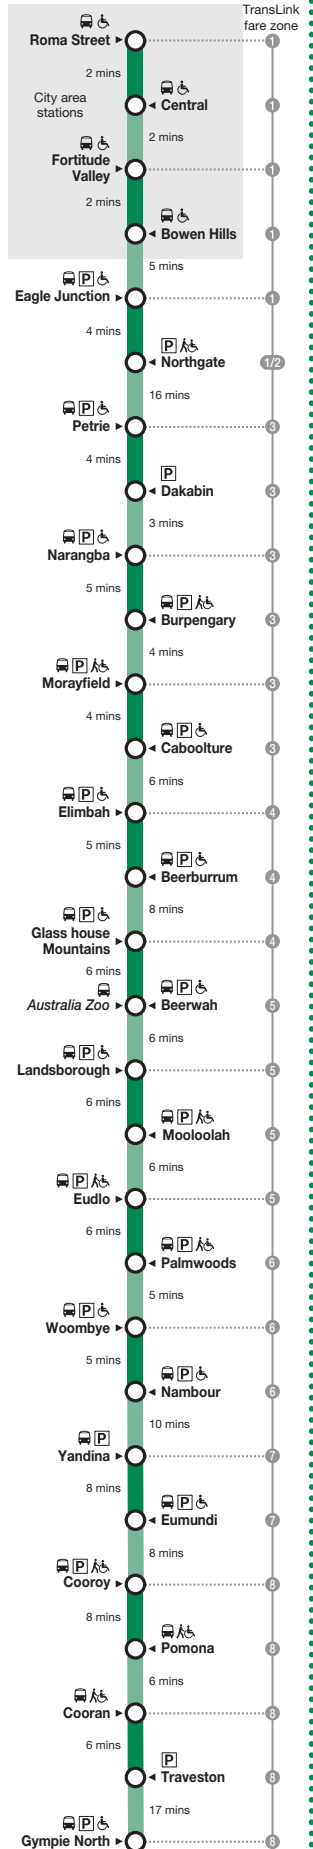

South East Queensland train network map

City to Gympie North line information

Note: Travel times may vary for inbound services.

Network map key

- Ferry Grove and Beenleigh lines
- Shorncliffe and Cleveland lines
- Airport and Gold Coast lines
- Caboolture/Sunshine Coast and Ipswich/Rosewood lines
- Redcliffe Peninsula and Springfield lines
- Doomben line
- Special event service only
- Route 649: Nambour-Caboolture railbus

- Transfer to other train services
- TransLink fare zones
- Transfer to busway services
- Special fares apply
- Independent access
- Assisted access

This map only shows connecting railbus services at train stations. These railbus services replace train services. Many more bus services are scheduled to connect with train services at most train stations.

Express services do not stop at all stations depicted on this map. Please refer to separate line timetables for details.

Most train stations have free park'n'ride facilities.

For details visit translink.com.au or call 13 12 30 anytime.

* Services to and from the airport stations are operated by Airtrain Citylink Limited ABN 98 066 543 315 pursuant to a contract for services with Queensland Rail.

† Services to and from Gympie North do not stop at Eagle Junction.

Schematic map – not to scale.

Line information key

- This station has a connecting bus service
- Parking available
- Independent access
- Assisted access